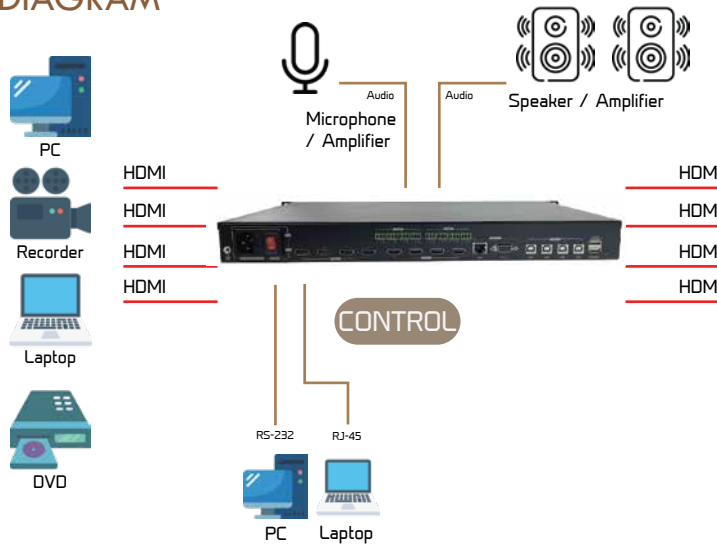

Multipurpose Device - Video Wall - KVM Controller Model : AMPD-0404K6G

FEATURES

- HDCP 1.4/2.2 and HDMI 2.0
- Seamless video switching with Video Wall
- Support 3840 x 2160 @60Hz 4:4:4
- Support 4096 x 2160 @60Hz 4:4:4
- Support upscale or downscale resolution
- Support LPCM, DD+, DTS, Dolby TrueHD, DTS HD-master pass-through audio
- Advanced EDID management
- Support Web GUI Control
- Front panel Button, IR, RS-232 and TCP/IP
- External Audio Insert on HDMI
- HDMI Audio de-embedding
- KVM Switch built-in . Multi-view mode preset
- SCREEN-LINK™ KVM features

SPECIFICATION

Video Input Connectors	4 x HDMI
Video Output Connectors	4 x HDMI
Audio In/Out Connectors	4 x 3P Phoenix terminal
KVM connector	USB Type A for Console 4 x USB Type B for PC
Standard	HDMI 2.0b/ HDCP 2.2
Data Rate / Pixel Clock	18 Gbps / 600MHz
Input / Output Resolution	3840x2160 @ 60Hz 4096 x 2160 @ 60Hz
HDMI Amplitude	T.M.D.S +/- 0.4Vpp
Differential Impedance	100±15ohm
Control	1 x RS-232 (DB-9) 1 x RJ-45 (web GUI) Buttons

Multipurpose Device - Video Wall - KVM Controller Model : AMPD-0404K6G

MATRIX SWITCH
*WITH SEAMLESS

WEB GUI CONTROL

BUILT-IN SCALER

MULTI-VIEW SUPPORT

CONNECTION DIAGRAM

INPUT

OUTPUT

Matrix Switch

VIDEO WALL MODE SUPPORTED

2x2

1x2x1

2x1

1x3

1x4

4x1