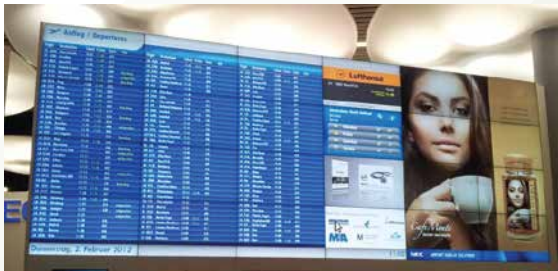

PRO - AV

HI-END SERIES

HIGH-END DIGITAL SIGNAGE SYSTEM

Why choose ANGUSTOS Pro-AV ?

We can provide you the best solution that suits your TVs, interactive screens, meeting room high-end projector, digital signage and videowall system. We do not just simply sell the equipments but also a smart solution that is just as well designed as it is functional. Solutions that guarantee and define our brand:

- •Ease-of-use
- •Design
- •Innovation
- •Reliability
- •Ease-of-installation.

To help you find the exact solution you need, Angustos has an extensive product range that is possible to compose a solution for nearly every Pro AV application. Our highly skill solution teams are happy to help you to quickly find the best solution for your installation, saving you the time and effort and hassle for complex system.

ANGUSTOS PRO AV APPLICATIONS

- Media - Telecom - Broadcast
- Education - Training
- Manufacturing - Quality Control
- Retail - Advertising
- Meeting Room - Conference
- Healthcare visual system
- Entertainment
- Government - Control Room