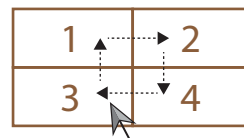

Multipurpose Device - Video Wall - KVM Controller Model : AMPD-0404K6G

FEATURES

- HDCP 1.4/2.2 and HDMI 2.0
- Seamless video switching with Video Wall
- Support 3840 x 2160 @60Hz 4:4:4
- Support 4096 x 2160 @60Hz 4:4:4
- Support upscale or downscale resolution
- Support LPCM, DD+, DTS, Dolby TrueHD, DTS HD-master pass-through audio
- Advanced EDID management
- Support Web GUI Control
- Front panel Button, IR, RS-232 and TCP/IP
- External Audio Insert on HDMI
- HDMI Audio de-embedding
- KVM Switch built-in . Multi-view mode preset
- SCREEN-LINK™ KVM features