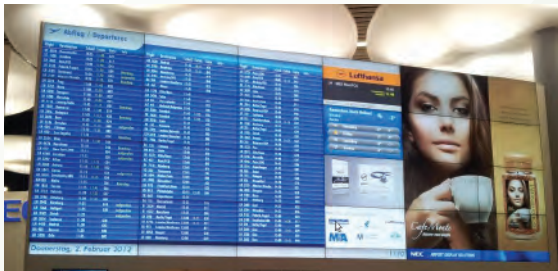

PRO - AV

HI-END
SERIES

HIGH-END DIGITAL SIGNAGE SYSTEM

Why choose ANGUSTOS Pro-AV ?

We can provide you the best solution that suits your TVs, interactive screens, meeting room high-end projector, digital signage and videowall system. We do not just simply sell the equipments but also a smart solution that is just as well designed as it is functional. Solutions that guarantee and define our brand:

HDMI MATRIX SWITCH Seamless 9 x 9 - Multi-View support Model : KVSMW0909K3

FEATURES

- Matrix 9 sources to any 9 displays
- Seamless video switching
- 3x3 Multi-View / Video Wall
- Resolution up to HDMI 1.4 - 4K@30Hz
- Support Balanced Audio Extraction
- Built-in advanced EDID management
- Support front panel Button, IR, RS-232 and TCP/IP Control
- HDCP 2.2/1.4 Compliant
- Firmware update with Micro USB