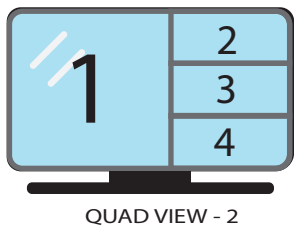

SPECIFICATION

Operating Temperature	-10° to 50°C
Operating Humidity	5 to 90%RH (no condensing)
Video Input Connectors	4 x HDMI
Video Output Connectors	1 x HDMI
Data Rate / Pixel Clock	18 Gbps / 600MHz
Audio Output	1 x L/R (RCA) 1 x Optical (S/PDIF)
Audio Format Support	PCM 2.0 / 5.1 / 7.1 Dolby Digital/Plus/EX Dolby True HD, DTS, DTS-EX
Resolution	4K @ 60Hz 4:4:4 RGB, 4:2:0, 4:2:2

Transmission Distance	10m with standard HDMI cable / 26AWG
Standard	HDMI 2.0b/ HDCP 2.2
ESD / Impedance	±4 - 8kV / 100Ω
Down Scale	4K to 1080p
Color Depth	8 bit / 10 bit (Opt)
Control	Button / RJ-45 / RS-232 IR Remote
Power Supply/Consumption	12 V/2.5A | 10 W (Max)
Dimension (L x W x H)	105 x 220 x 44 (mm)
Weight	~650gr
EDID Control	Auto