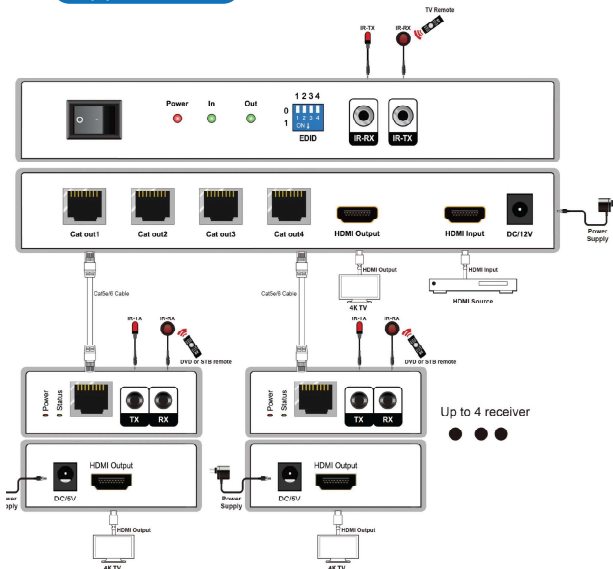

CONNECTION DIAGRAM

Application 1