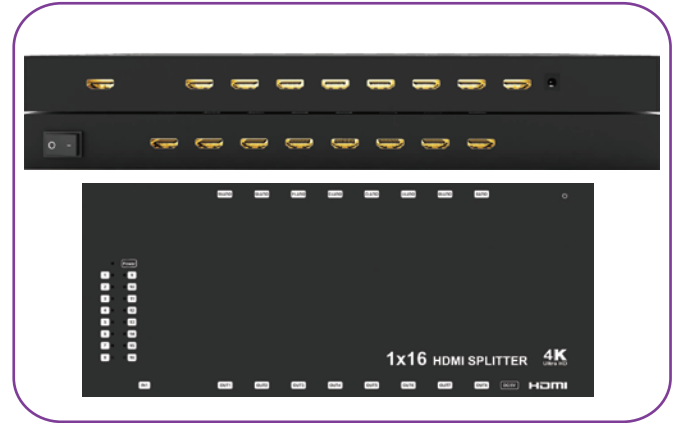

1x16 HDMI Splitter - Support 4K@30Hz Model : KVS1016K3

FEATURES

- Distributes 1 HDMI source to 16 HDMI Displays simultaneously
- Supports all the mandatory and several optional 3D formats
- Supports resolutions up to Ultra HD 4K x 2K (3840 x 2160 @ 30Hz) and 1080p Full HD
- Supports High Definition Resolutions: 1080p @ 60HZ, 720p/1080i @ 120Hz
- Supports Digital Audio Format, such as High Definition Audio support: Dolby TrueHD, and DTS-HD Master Audio
- With mounting ears.
- DC 5V Power

PACKAGE CONTENTS

- Main Unit, 16-port HDMI splitter
- Operating Instructions
- 5VDC Power Supply

SPECIFICATION

Operating Temperature	-5 to + 35°C(+23 to + 95°F)
Operating Humidity	5 to 90%RH (No Condensation)
Input Video Signal	0.5-1.0 Volts P-P
Input DDC Signal	5 volts p-p(TTL)
Data transfer speed rate	9.0Gbps(Maximum)
Video Format Supported	DTV/HDTV:480i/576i/480P/576P/720P/1080i/ 1080P/4Kx2K/ 3D video support

Input port	1xHDMI (Standard Type A connector)
Output ports	16xHDMI output (Standard Type A connector)
Support Video Color Format	xv-YCC/deep color 36bit
Support Audio Format	DTS-HD/true-HD/LPCM7.1/AC3/DTS/DSD
Power consumption	15watts(Maximum)
Dimension (L×W×H)	350x147x40mm
Net Weight	1450g