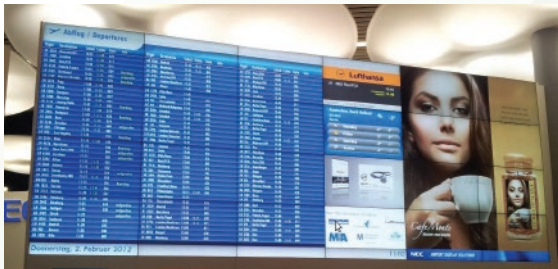

PRO - AV

NEW SOHO H-SERIES

HIGH-END DIGITAL SIGNAGE SYSTEM

Why choose ANGUSTOS Pro-AV ?

We can provide you the best solution that suits your TVs, interactive screens, meeting room high-end projector, digital signage and videowall system. We do not just simply sell the equipments but also a smart solution that is just as well designed as it is functional. Solutions that guarantee and define our brand:

- •Ease-of-use
- •Design
- •Innovation
- •Reliability
- •Ease-of-installation.

To help you find the exact solution you need, Angustos has an extensive product range that is possible to compose a solution for nearly every Pro AV application. Our highly skill solution teams are happy to help you to quickly find the best solution for your installation, saving you the time and effort and hassle for complex system.

ANGUSTOS PRO AV APPLICATIONS

- Media - Telecom - Broadcast
- Education - Training
- Manufacturing - Quality Control
- Retail - Advertising
- Meeting Room - Conference
- Healthcare visual system
- Entertainment
- Government - Control Room