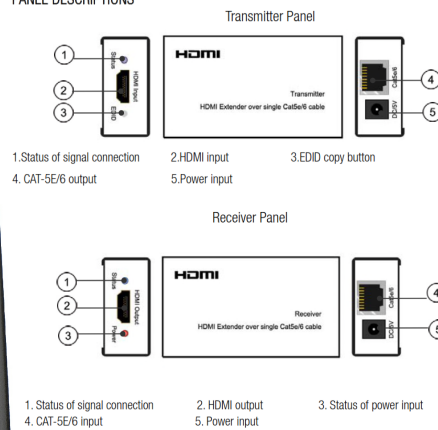

HDMI EXTENDER OVER CAT5E/CAT6 MODEL : KVE805

FEATURES

- 1) Each set includes one transmitter and one receiver.
- 2) Use single UTP LAN cable Cat5E/6 to achieve long distance transmission.
- 3) Transmission distance extend up to 50 meters under 1080P.
- 4) Supports Deep Color up to 36 bits.
- 5) Supports lossless compressed digital audio: Dolby TrueHD, DTS-HD Master Audio.
- 6) Transmit Digital Audio and Video over the CAT6 / CAT5e cable with zero signal loss.
- 7) Data transfer speed 6.75 Gbps.
- 8) DC 5V power supply.
- 9) EDID copy function.

EXTENDER SERIES

PANEL DESCRIPTIONS

Package Contents

- 1) 1 x HDMI Receiver
- 2) 1 x HDMI Transmitter
- 2) 2 x 5V/1A DC Adapter
- 3) 1 x User Manual

SPECIFICATIONS

Operating Temperature	-0° to 35°C
Operating Humidity	5 to 90%RH (No Condensation)
Input Video Signal	0.5- 1.0 Volts P-P
Input DDC Signal	5 Volts P-P (TTL)
Video Format Support	DTV/HDTV:480i/480P/720P/1080i/1080P. 3D videos
Audio Format Support	DTS-HD Master Audio, Dolby true-HD
Video Output	HDMI / HDCP
Transmission Distance	50 m 1080p 8-bit (Maximum)
Power consumption	5watts(Maximum)
Dimension (L x W x H)	83 x 48 x 25
Net Weight	250g (Pair)