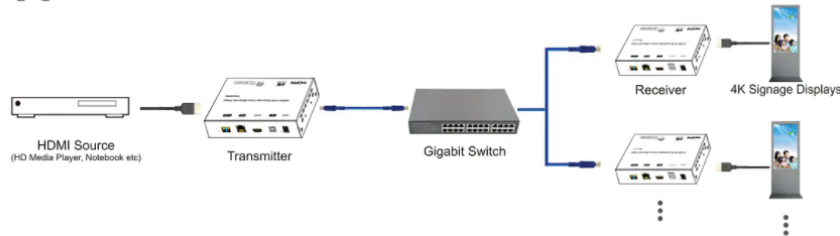

Application 2