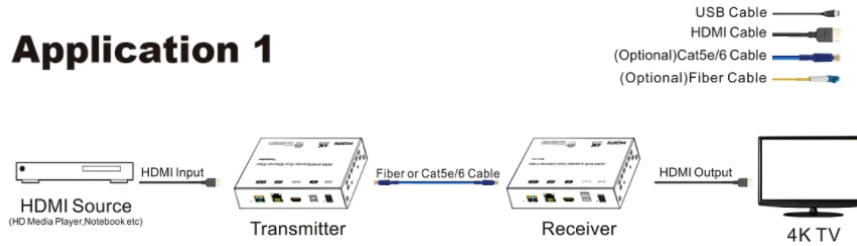

4K HDMI + USB KVM Extender over IP / Fiber, Transmitter Model : KCE812TPK3

CONNECTION DIAGRAM

Application 1