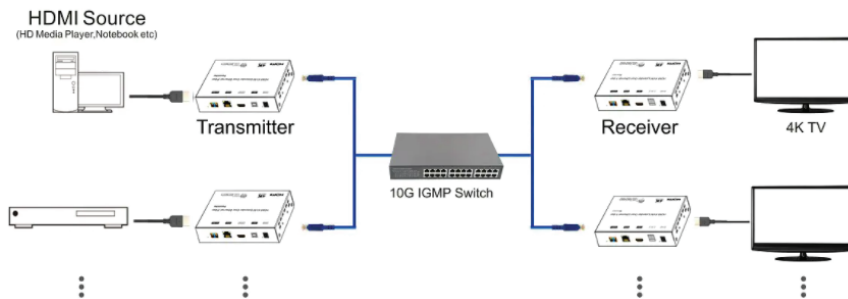

Application 3