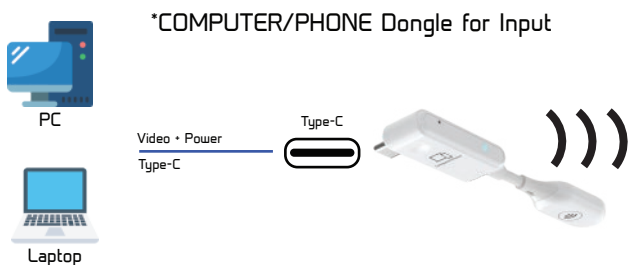

CONNECTION DIAGRAM

INPUT

OPEN - 30M