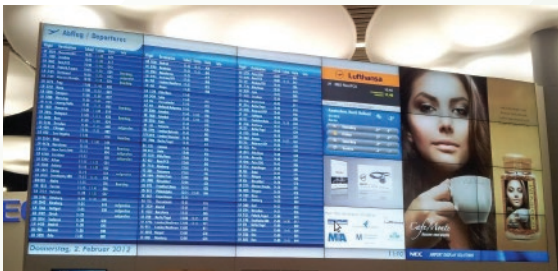

PRO - AV

HI-END SERIES

HIGH-END DIGITAL SIGNAGE SYSTEM

Why choose ANGUSTOS Pro-AV ?

We can provide you the best solution that suits your TVs, interactive screens, meeting room high-end projector, digital signage and videowall system. We do not just simply sell the equipments but also a smart solution that is just as well designed as it is functional. Solutions that guarantee and define our brand:

- •Ease-of-use
- •Design
- •Innovation
- •Reliability
- •Ease-of-installation.

To help you find the exact solution you need, Angustos has an extensive product range that is possible to compose a solution for nearly every Pro AV application. Our highly skill solution teams are happy to help you to quickly find the best solution for your installation, saving you the time and effort and hassle for complex system.

ANGUSTOS PRO AV APPLICATIONS

- Media - Telecom - Broadcast
- Education - Training
- Manufacturing - Quality Control
- Retail - Advertising
- Meeting Room - Conference
- Healthcare visual system
- Entertainment
- Government - Control Room