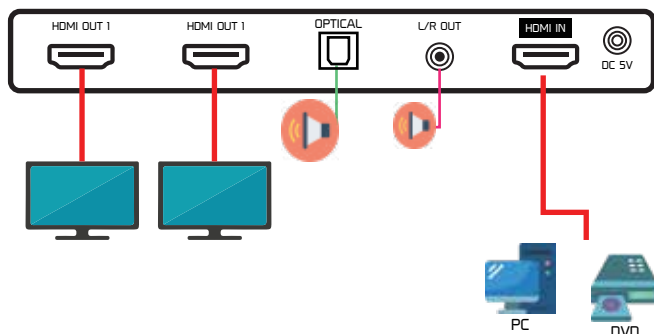

CONNECTION DIAGRAM

1. EDID SWITCH :
2. AUTO: Choose the best resolution for each Outputs from Source.
   - COPY: Copy the HDMI OUT 1 port EDID setting to Source device

1. SCALER SWITCH (4K - 1080P) :
2. OFF: When the dial switch is dialled in 'OFF' position, signal input and output is bypass status.
3. ON: When the dial switch is dialled in 'ON' position, signal input will downscale (4K to 1080p) output.