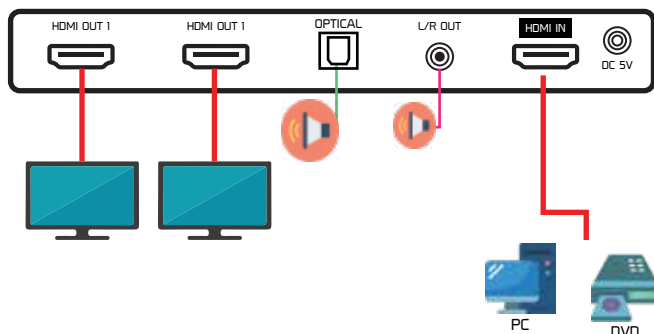

1x2 HDMI 2.0 Splitter with Scaler/Audio Extract Model : AHVS-H102K6A

FEATURES

- HDMI 2.0b, HDCP2.2/HDCP1.4 compliant.
- Resolution the maximum up to 4K2K@50/60Hz (4:4:4)
- Digital and analog audio extract from HDMI source.
- 4K->1080P downscaler with dial switch.
- EDID COPY and AUTO modes.
- Supports analog audio PCM 2.0.
- Optical audio pass-through formats

PACKAGE CONTENT

- *Splitter unit x 1
- *5V/1A Power Adapter x 1

SPECIFICATION

Standard	HDMI 2.0b/ HDCP 2.2
Data Rate / Pixel Clock	18 Gbps / 600MHz
Resolution	4K @ 60Hz 4:4:4
Audio Support*	LPCM 2.1CH, Dolby True HD
ESD / Impedance	±4 - 8kV / 100Ω
Input	1 x HDMI input
Output	2 x HDMI Out
	1 x 3.5mm Audio
	1 x Optical (S/PDIF)

Audio format support*: LPCM, Dolby Digital/Plus/EX, Dolby True HD, DTS, DTS-EX, DTS-96/24, DTS High Res, DTS-HD Master Audio, DSD. Optical : LPCM[2.0/2.1]CH, Dolby 5.1, Dolby True HD, Dolby DD+, DTS 5.1, DTS-ES 6, DTS-HDMA 5.1, DTS HD-HRA 5.1

CONNECTION DIAGRAM