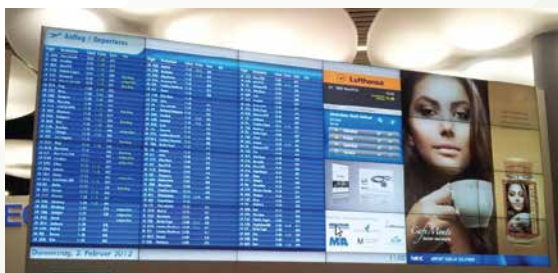

PRO - AV

NEW
SOHO
H-SERIES

HIGH-END DIGITAL SIGNAGE SYSTEM

Why choose ANGUSTOS Pro-AV ?

We can provide you the best solution that suits your TVs, interactive screens, meeting room high-end projector, digital signage and videowall system. We do not just simply sell the equipments but also a smart solution that is just as well designed as it is functional. Solutions that guarantee and define our brand:

18Gbps HDBaseT Extender 150 meters Model : AHVE-HU15K6

FEATURES

- HDCP 2.2 / HDCP 1.4 and DVI 1.0 compliant
- Support 18Gbps video bandwidth
- Distance via a single Cat5e/6 cable: 394ft / 120 meters for 4K2K signal; 492ft / 150 meters for 1080P signal
- Support one HDMI loop output on the transmitter
- De-embedded audio to analog stereo output on receiver
- With bi-directional IR, RS-232 and CEC pass-through
- HDR, HDR10+, Dolby Vision and HLG function supported
- Support PoC (Power over Cable) function
- Compact design for easy and flexible installation