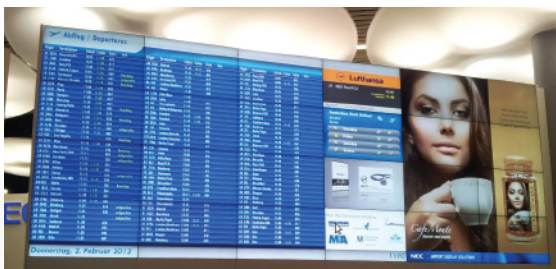

PRO - AV

HI-END SERIES

HIGH-END DIGITAL SIGNAGE SYSTEM

Why choose ANGUSTOS Pro-AV ?

We can provide you the best solution that suits your TVs, interactive screens, meeting room high-end projector, digital signage and videowall system. We do not just simply sell the equipments but also a smart solution that is just as well designed as it is functional. Solutions that guarantee and define our brand:

HDMI over Coaxial Extender 100 meters Model : AHVE-HC10K6

FEATURES

- HDMI 2.0 and HDCP 2.2 compliant
- Support 18Gbps video bandwidth
- Support video resolution up to 4K2K@50/60Hz 4:4:4
- Bi-directional IR with IR Adapter Cable to connect to control systems
- Support audio embedding / de-embedding function
- Up to 5.1-channel audio supported including Dolby Digital, DTS, and PCM.
This unit does not support Dolby True HD, DTS-HD, or LPCM
- 4K transmission distance up to 328ft/100m via a single RG6 Copper (75 ohm) coaxial cable
- 3D, HDR, HDR10+, Dolby Vision, HLG supported
- Advanced EDID management
- Wall-mountable housing design for easy installation