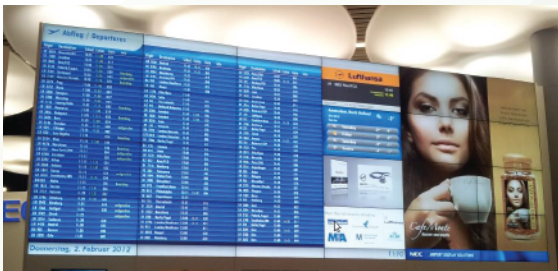

PRO - AV

HI-END SERIES

HIGH-END DIGITAL SIGNAGE SYSTEM

Why choose ANGUSTOS Pro-AV ?

We can provide you the best solution that suits your TVs, interactive screens, meeting room high-end projector, digital signage and videowall system. We do not just simply sell the equipments but also a smart solution that is just as well designed as it is functional. Solutions that guarantee and define our brand:

- ·Ease-of-use
- ·Design
- ·Innovation
- ·Reliability
- ·Ease-of-installation.

To help you find the exact solution you need, Angustos has an extensive product range that is possible to compose a solution for nearly every Pro AV application. Our highly skill solution teams are happy to help you to quickly find the best solution for your installation, saving you the time and effort and hassle for complex system.

ANGUSTOS PRO AV APPLICATIONS

- Media - Telecom - Broadcast
- Education - Training
- Manufacturing - Quality Control
- Retail - Advertising
- Meeting Room - Conference
- Healthcare visual system
- Entertainment
- Government - Control Room