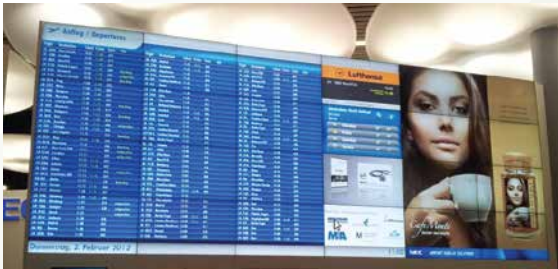

PRO - AV

HI-END SERIES

HIGH-END DIGITAL SIGNAGE SYSTEM

Why choose ANGUSTOS Pro-AV ?

We can provide you the best solution that suits your TVs, interactive screens, meeting room high-end projector, digital signage and videowall system. We do not just simply sell the equipments but also a smart solution that is just as well designed as it is functional. Solutions that guarantee and define our brand:

HDMI KVM Extender - 70 meter over CAT6 Model : AHCE-HU7K6

FEATURES

- HDMI2.0b and HDCP 2.2 compliant
- Support 18Gbps video bandwidth
- Support video resolution up to 4K2K@60Hz 4:4:4
- Distance can be extended up to 70m (CAT6/6A)
- Support HDR, HDR10, HDR10+, Dolby Vision, HLG
- Audio formats: LPCM 7.1, Dolby Digital, Dolby TrueHD
- Support 3.5mm analog audio de-embedding
- EDID copy pass-through, USB1.1 with KVM function
- Support bi-directional POC (Power over Cable)