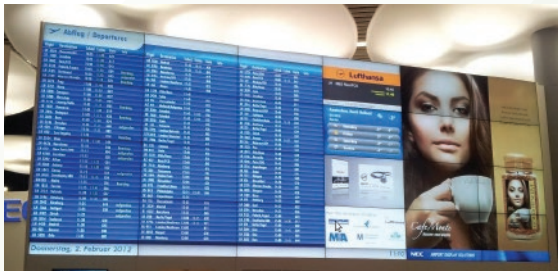

PRO - AV

NEW SOHO H-SERIES

HIGH-END DIGITAL SIGNAGE SYSTEM

Why choose ANGUSTOS Pro-AV ?

We can provide you the best solution that suits your TVs, interactive screens, meeting room high-end projector, digital signage and videowall system. We do not just simply sell the equipments but also a smart solution that is just as well designed as it is functional. Solutions that guarantee and define our brand:

- •Ease-of-use
- •Design
- •Innovation
- •Reliability
- •Ease-of-installation.

To help you find the exact solution you need, Angustos has an extensive product range that is possible to compose a solution for nearly every Pro AV application. Our highly skill solution teams are happy to help you to quickly find the best solution for your installation, saving you the time and effort and hassle for complex system.

ANGUSTOS PRO AV APPLICATIONS

- Media - Telecom - Broadcast
- Education - Training
- Manufacturing - Quality Control
- Retail - Advertising
- Meeting Room - Conference
- Healthcare visual system
- Entertainment
- Government - Control Room